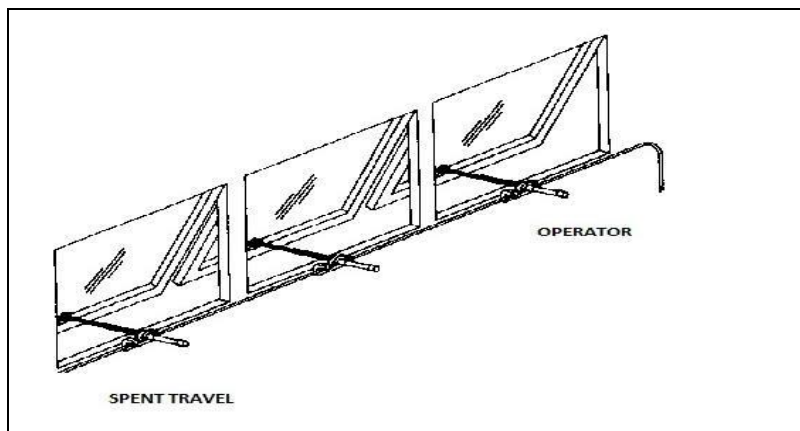

RC0438 White Screwjack 380mm

- Suitable for Pitch Roof Lights, Top Hung and Centre Hung windows and Roof Domes.
- Full Aluminium Construction.
- New Brass Cog.
- 380mm Opening Stroke.
- Maximum vent weight per screwjack 45kg.
- Re designed Bracket.
- Standard Colour: White (9001) * Black (9005) *Silver (9006)
- Available in RAL Colour (Subject to Order Quantities)

Key Points

- For best performance the operator should be to the right hand side of the jack.
- A Stop must be fitted the cable and spent travel on Open and Close.
- Cable length for maximum opening is 2000mm.
- Fixings for the screw jack must suitable to the weight and size of vent.
- Stroke length-380m

Code	Description
RC0438	White Screwjack 380mm

*Special Black Screwjack 380mm (Subject to Order Quantities)

*Special Silver Screwjack 380mm (Subject to Order Quantities)